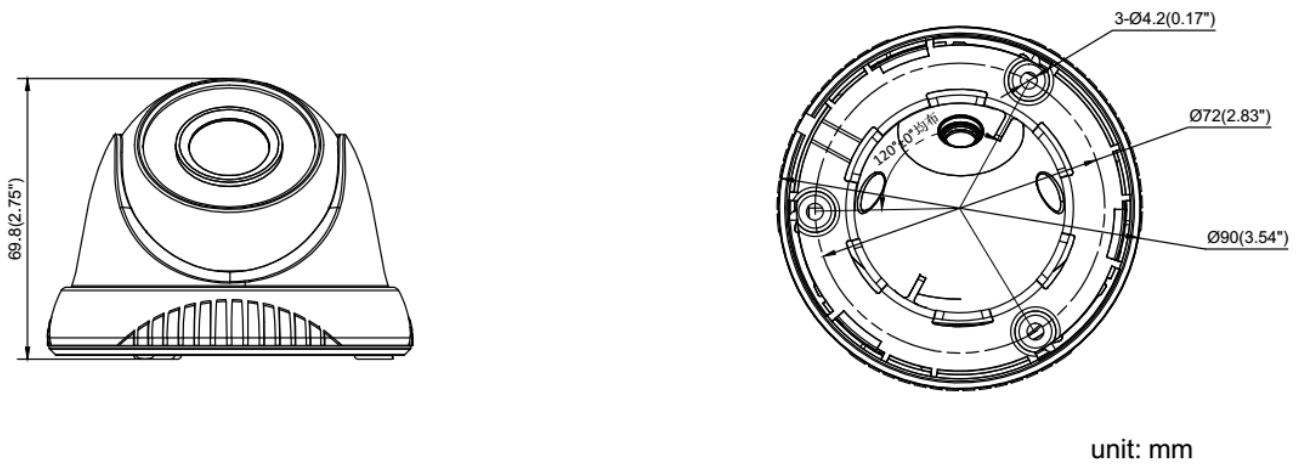

DS-2CE5AD0T-IRP\ECO HD1080P Indoor IR Turret Camera

Key Features

- 2 Megapixel high-performance CMOS
- Analog HD output, up to 1080P resolution
- True Day/Night, Smart IR
- Up to 20m IR distance

Specifications

Camera	
Image Sensor	2MP CMOS Image Sensor
Signal System	PAL/NTSC
Effective Pixels	1920(H)*1080(V)
Min. illumination	0.01 Lux @ (F1.2,AGC ON),0 Lux with IR
Shutter Time	1/25(1/30)s to 1/50,000s
Lens	2.8mm, 3.6mm optional
	Angle of View: 92° (2.8 mm),70.9° (3.6 mm)
Lens Mount	M12
Day & Night	ICR
Angle Adjustment	Pan: 0 - 360°, Tilt: 0 - 75°, Rotation: 0 - 360°
Synchronization	Internal synchronization
Video Frame Rate	1080p@25fps/1080p@30fps
HD Video Output	1 Analog HD output
S/N Ratio	>62dB
General	
Operating Conditions	-20 °C - 45 °C (-4 °F - 113 °F), Humidity 90% or less (non-condensing)
Power Supply	12 VDC ± 15%
Power Consumption	Max. 4W
IR Range	Up to 20m
Dimension	Φ90 × 69.8 mm(Φ3.54" × 2.75")
Weight	250 g

Order Models

DS-2CE5AD0T-IRP\ECO

Dimensions

Accessories

DS-1272ZJ-110-TRS
Wall Mounting

DS-1275ZJ
Vertical Pole Mounting

DS-1276ZJ
Corner Mounting

DS-1H18
Video Balun